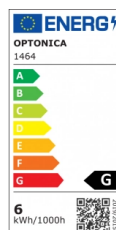

OPTONICA

LED Крушка E14 Димируема

Мощност

- 6W

Цвят на светлината

Бяла светлина

Stamps

Техническа Спецификация

Каталожен Номер	1464
Brand	Optonica
Product Code	SP6-A9
Socket	E14
Power	6W
Energy Consumption	6 kWh/1000h
Input voltage	AC175-265V
Flux	480 lm
FLUX per watt	80lm/W
IP	20
Dimmable	Yes
Correlated Color Temperature	6000K
Light Color	Бяла светлина
Wattage Equivalent	48W
EAN Code	3800156614642
Energy Efficiency Label	G

Beam angle	240°
Power Factor	0.5
Power LED	6W
On/Off Cycles	25 000x
Instant On	0.2s
Material	ALU+PC
Operating Frequency	50-60 Hz
Temperature	-20°C / +40°C
Ra ≥	80
Life span	25 000 Hours
Color Code	860
Lumen maintenance at end of service life	70%
Size of product	103x37 mm
Size of package	110x37x37 mm
Size of Box	405x210x235 mm
Items per pack	1
Items per box	100
Gross weight	0,030 kg