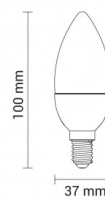

OPTONICA

LED Крушка E14 Димируема

Мощност

- 6W

Цвят на светлината

Бяла светлина

Stamps

Техническа Спецификация

Каталожен Номер	1464
Brand	Optonica
Product Code	SP6-A9
Socket	E14
Power	6W
Energy Consumption	6 kWh/1000h
Input voltage	AC175-265V
Flux	480 lm
FLUX per watt	80lm/W
IP	20
Dimmable	Yes
Correlated Color Temperature	6000K
Light Color	Бяла светлина
Wattage Equivalent	48W
EAN Code	3800156614642
Energy Efficiency Label	G

Beam angle	240°
Power Factor	0.5
Power LED	6W
On/Off Cycles	25 000x
Instant On	0.2s
Material	ALU+PC
Operating Frequency	50-60 Hz
Temperature	-20°C / +40°C
Ra ≥	80
Life span	25 000 Hours
Color Code	860
Lumen maintenance at end of service life	70%
Size of product	100x37 mm
Size of package	110x37x37 mm
Size of Box	405x210x235 mm
Items per pack	1
Items per box	100
Gross weight	0,030 kg