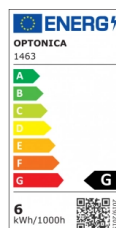

OPTONICA

LED Крушка E14 Димируема

Мощност

- 6W

Цвят на светлината

Топла светлина

Stamps

Техническа Спецификация

Каталожен Номер	1463
Brand	Optonica
Product Code	SP6-A9
Socket	E14
Power	6W
Energy Consumption	6 kWh/1000h
Input voltage	AC175-265V
Flux	480 lm
FLUX per watt	80lm/W
IP	20
Dimmable	Yes
Correlated Color Temperature	2700K
Light Color	Топла светлина
Wattage Equivalent	48W
EAN Code	3800156614635
Energy Efficiency Label	G

Beam angle	240°
Power Factor	0.5
Power LED	6W
On/Off Cycles	25 000x
Instant On	0.2s
Material	ALU+PC
Operating Frequency	50-60 Hz
Temperature	-20°C / +40°C
Ra ≥	80
Life span	25 000 Hours
Color Code	827
Lumen maintenance at end of service life	70%
Size of package	110x37x37 mm
Size of Box	405x210x235 mm
Items per pack	1
Items per box	100
Gross weight	0,030 kg
Net weight	0,022 kg