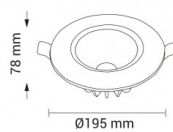

OPTONICA

LED COB Луна TUV PASS 145°

Мощност

- 20W

Цвят на

светлината

Топла светлина

Stamps

Техническа Спецификация

Каталожен Номер	3275
Brand	Optonica
Product Code	CB20-A2
Power	20W
Energy Consumption	20 kWh/1000h
Input voltage	AC175-265V
Flux	1600 lm
FLUX per watt	80lm/W
IP	20
Dimmable	No
Correlated Color Temperature	2700K
Light Color	Топла светлина
Wattage Equivalent	160W
EAN Code	3800156632752
Energy Efficiency Label	G
Beam angle	145°

Hole Size	φ175 mm
Power Factor	0.95
On/Off Cycles	25 000x
Instant On	0.1s
Material	Aluminium
Operating Frequency	50-60 Hz
Temperature	-20°C / +40°C
Ra ≥	80
Life span	25 000 Hours
Color Code	830
LED Type	COB
Lumen maintenance at end of service life	70%
Size of product	φ195x78 mm
Size of package	210x210x85 mm
Size of Box	440x230x650 mm
Items per pack	1
Items per box	15
Protection Class	II