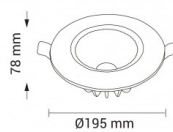

OPTONICA

LED COB Луна TUV PASS 145°

Мощност

- 20W

Цвят на

светлината

Бяла светлина

Stamps

Техническа Спецификация

Каталожен Номер	3273
Brand	Optonica
Product Code	CB20-A2
Power	20W
Energy Consumption	20 kWh/1000h
Input voltage	AC175-265V
Flux	1600 lm
FLUX per watt	80lm/W
IP	20
Dimmable	No
Correlated Color Temperature	6000K
Light Color	Бяла светлина
Wattage Equivalent	160W
EAN Code	3800156632738
Energy Efficiency Label	G
Beam angle	145°

Hole Size	φ175 mm
Power Factor	0.95
On/Off Cycles	25 000x
Instant On	0.1s
Material	Aluminium
Operating Frequency	50-60 Hz
Temperature	-20°C / +40°C
Ra ≥	80
Life span	25 000 Hours
Color Code	860
LED Type	COB
Lumen maintenance at end of service life	70%
Size of product	φ195x78 mm
Size of package	210x210x85 mm
Size of Box	440x230x650 mm
Items per pack	1
Items per box	15
Protection Class	II