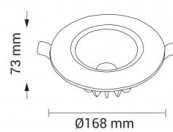

OPTONICA

LED COB Луна TUV PASS 145°

Мощност

- 15W

Цвят на

светлината

Топла светлина

Stamps

Техническа Спецификация

Каталожен Номер	3272
Brand	Optonica
Product Code	CB15-A2
Power	15W
Energy Consumption	15 kWh/1000h
Input voltage	AC175-265V
Flux	1200 lm
FLUX per watt	80lm/W
IP	20
Dimmable	No
Correlated Color Temperature	2700K
Light Color	Топла светлина
Wattage Equivalent	80W
EAN Code	3800156632721
Energy Efficiency Label	G
Beam angle	145°

Hole Size	φ155 mm
Power Factor	0.95
On/Off Cycles	25 000x
Instant On	0.1s
Material	Aluminium
Operating Frequency	50-60 Hz
Temperature	-20°C / +40°C
Ra ≥	80
Life span	25 000 Hours
Color Code	830
LED Type	COB
Lumen maintenance at end of service life	70%
Size of product	φ168x73 mm
Size of package	185x185x90 mm
Size of Box	460x390x390 mm
Items per pack	1
Items per box	20
Protection Class	II