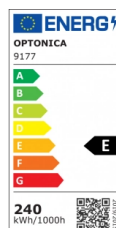

OPTONICA

LED Стадионно Осветление 90°

Мощност

- 240W

Цвят на светлината

Бяла светлина

Stamps

Техническа Спецификация

Каталожен Номер	9177
Brand	Optonica
Product Code	SL240-A5
Power	240W
Energy Consumption	240 kWh/1000h
Input voltage	AC100-240V
Flux	26400 lm
FLUX per watt	110lm/W
IP	65
Correlated Color Temperature	6000K
Light Color	Бяла светлина
EAN Code	3800156691773
Energy Efficiency Label	E
Beam angle	90°
Power Factor	0.95
Power LED	240W

On/Off Cycles	35 000x
Instant On	0.1s
Material	Aluminium
Operating Frequency	50-60 Hz
Temperature	-20°C / +40°C
Ra ≥	70
Life span	50 000 Hours
Color Code	757
Lumen maintenance at end of service life	70%
Size of product	425x341x68 mm
Size of package	465x375x85 mm
Items per pack	1
Items per box	1
Input Current	1.2A
Gross weight	5,600 kg
Net weight	4,6667 kg
Warranty	5 Years