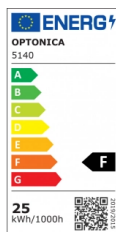

OPTONICA

LED Вътрешен Прожектор Бял COB

Мощност

- 25W

Цвят на светлината

Бяла светлина

Stamps

Техническа Спецификация

Каталожен Номер	5140
Brand	Optonica
Product Code	FL25-A2
Power	25W
Energy Consumption	25 kWh/1000h
Input voltage	AC110-240V
Flux	1875 lm
FLUX per watt	75lm/W
IP	20
Dimmable	No
Correlated Color Temperature	6000K
Light Color	Бяла светлина
Wattage Equivalent	200W
EAN Code	3800156651401

Energy Efficiency Label	F
Beam angle	24°
Power Factor	0.5
Power LED	25W
On/Off Cycles	100 000x
Instant On	0.2s
Material	Aluminium
Operating Frequency	50-60 Hz
Temperature	-20°C / +40°C
Ra ≥	90
Life span	25 000 Hours
Color Code	860
LED Type	COB
Lumen maintenance at end of service life	70%
Size of product	170x145x98 mm
Size of package	315x165x35 mm
Size of Box	660x350x430 mm
Items per pack	1