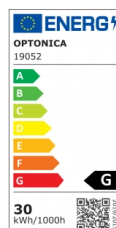

OPTONICA

LED Пендел 30W Пясъчно Черно

Мощност

- 30W

Цвят на светлината

Топла светлина

Stamps

Техническа Спецификация

Каталожен Номер	19052
Brand	Optonica
Product Code	PD30-A4
Power	30W
Energy Consumption	30 kWh/1000h
Input voltage	AC175-265V
Flux	2400 lm
FLUX per watt	80 lm/W
IP	20
Dimmable	No
Correlated Color Temperature	3000K
Light Color	Топла светлина
EAN Code	3801057190525
Energy Efficiency Label	G
Beam angle	180°
On/Off Cycles	25 000x

Instant On	0.1s
Material	ALU+ACRYLIC
Operating Frequency	50-60 Hz
Temperature	-20°C / +40°C
Ra ≥	80
Life span	25 000 Hours
Lumen maintenance at end of service life	70%
Size of product	1000x300x100mm
Items per pack	1
Items per box	1
Color Of The Shell	Sand Black
Warranty	2 Years