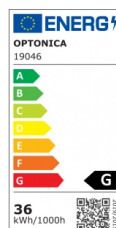

ОПТОНІСА

LED Пендел 36W Пясъчно Черно

Мощност

- 36W

Цвят на светлината

Топла светлина

Stamps

Техническа Спецификация

Каталожен Номер	19046
Brand	Optonica
Product Code	PD36-A4
Power	36W
Energy Consumption	36 kWh/1000h
Input voltage	AC175-265V
Flux	2880lm
FLUX per watt	80 lm/W
IP	20
Dimmable	No
Correlated Color Temperature	3000K
Light Color	Топла светлина
EAN Code	3801057190464
Energy Efficiency Label	G
Beam angle	180°
On/Off Cycles	25 000x

Instant On	0.1s
Material	ALU+Silica gel
Operating Frequency	50-60 Hz
Temperature	-20°C / +40°C
Ra ≥	80
Life span	25 000 Hours
Lumen maintenance at end of service life	70%
Size of product	600mm
Items per pack	1
Items per box	1
Color Of The Shell	Sand Black
Warranty	2 Years