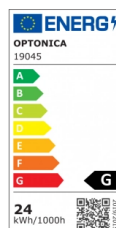

OPTONICA

LED Пендел 24W Пясъчно Черно

Мощност

- 24W

Цвят на светлината

Топла светлина

Stamps

Техническа Спецификация

Каталожен Номер	19045
Brand	Optonica
Product Code	PD24-A4
Power	24W
Energy Consumption	24 kWh/1000h
Input voltage	AC175-265V
Flux	1920 lm
FLUX per watt	80 lm/W
IP	20
Dimmable	No
Correlated Color Temperature	3000K
Light Color	Топла светлина
EAN Code	3801057190457
Energy Efficiency Label	G
Beam angle	180°
On/Off Cycles	25 000x

Instant On	0.1s
Material	ALU+Silica gel
Operating Frequency	50-60 Hz
Temperature	-20°C / +40°C
Ra ≥	80
Life span	25 000 Hours
Lumen maintenance at end of service life	70%
Size of product	1000x215mm
Items per pack	1
Items per box	1
Color Of The Shell	Sand Black
Warranty	2 Years