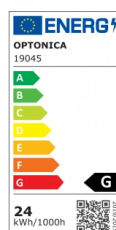

ОПТОНИСА

LED Пендел 24W Пясъчно Черно

Мощност

- 24W

Цвят на

светлината

Топла светлина

Stamps