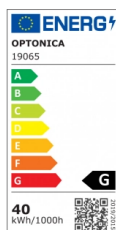

OPTONICA

LED Пендел 40W Мед+Бяло

Мощност

- 40W

Цвят на светлината

Топла светлина

Stamps

Техническа Спецификация

Каталожен Номер	19065
Brand	Optonica
Product Code	PD40-A4
Power	40W
Energy Consumption	40 kWh/1000h
Input voltage	AC175-265V
Flux	3200 Lm
FLUX per watt	80 lm/W
IP	20
Dimmable	No
Correlated Color Temperature	3000K
Light Color	Топла светлина
EAN Code	3801057190655
Energy Efficiency Label	G
Beam angle	180°
On/Off Cycles	25 000x

Instant On	0.1s
Material	ALU+Silica gel
Operating Frequency	50-60 Hz
Temperature	-20°C / +40°C
Ra ≥	80
Life span	25 000 Hours
Lumen maintenance at end of service life	70%
Size of product	Φ300x400x600mm
Items per pack	1
Items per box	1
Color Of The Shell	Black
Warranty	2 Years