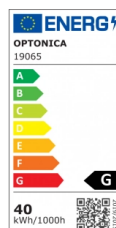

OPTONICA

LED Пендел 40W Мед+Бяло

Мощност

- 40W

Цвят на светлината

Топла светлина

Stamps