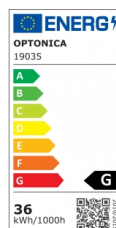

OPTONICA

LED Пендел 36W Пясъчно Черно

Мощност

- 36W

Цвят на светлината

Топла светлина

Stamps

Техническа Спецификация

Каталожен Номер	19035
Brand	Optonica
Product Code	PD36-A4
Power	36W
Energy Consumption	36 kWh/1000h
Input voltage	AC175-265V
Flux	2880lm
FLUX per watt	80 lm/W
IP	20
Dimmable	No
Correlated Color Temperature	3000K
Light Color	Топла светлина
EAN Code	3801057190358
Energy Efficiency Label	G
Beam angle	180°
On/Off Cycles	25 000x

Instant On	0.1s
Material	ALU+ACRYLIC
Operating Frequency	50-60 Hz
Temperature	-20°C / +40°C
Ra ≥	80
Life span	25 000 Hours
Lumen maintenance at end of service life	70%
Size of product	Ø600x45 mm
Items per pack	1
Items per box	1
Color Of The Shell	Sand Black
Warranty	2 Years