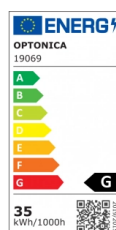

OPTONICA

LED Пендел 35W

Мед

Мощност

- 35W

Цвят на

светлината

Топла светлина

Stamps

Техническа Спецификация

Каталожен Номер	19069
Brand	Optonica
Product Code	PD35-A4
Power	35W
Energy Consumption	35 kWh/1000h
Input voltage	AC175-265V
Flux	2800 lm
FLUX per watt	80lm/W
IP	20
Dimmable	No
Correlated Color Temperature	3000K
Light Color	Топла светлина
EAN Code	3801057190693
Energy Efficiency Label	G
Beam angle	180°
On/Off Cycles	25 000x

Instant On	0.1s
Material	ALU+ACRYLIC
Operating Frequency	50-60 Hz
Temperature	-20°C / +40°C
Ra ≥	80
Life span	25 000 Hours
Lumen maintenance at end of service life	70%
Size of product	Φ800mm
Items per pack	1
Items per box	10
Color Of The Shell	COPPER
Warranty	2 Years