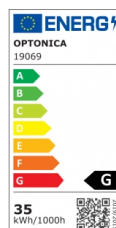

OPTONICA

LED Пендел 35W

Мед

Мощност

- 35W

Цвят на светлината

Топла светлина

Stamps

Техническа Спецификация

Каталожен Номер	19069
Brand	Optonica
Product Code	PD35-A4
Power	35W
Energy Consumption	35 kWh/1000h
Input voltage	AC175-265V
Flux	2800 lm
FLUX per watt	80lm/W
IP	20
Dimmable	No
Correlated Color Temperature	3000K
Light Color	Топла светлина
EAN Code	3801057190693
Energy Efficiency Label	G
Beam angle	180°
On/Off Cycles	25 000x

Instant On	0.1s
Material	ALU+ACRYLIC
Operating Frequency	50-60 Hz
Temperature	-20°C / +40°C
Ra ≥	80
Life span	25 000 Hours
Lumen maintenance at end of service life	70%
Size of product	Φ800mm
Items per pack	1
Items per box	10
Color Of The Shell	COPPER
Warranty	2 Years