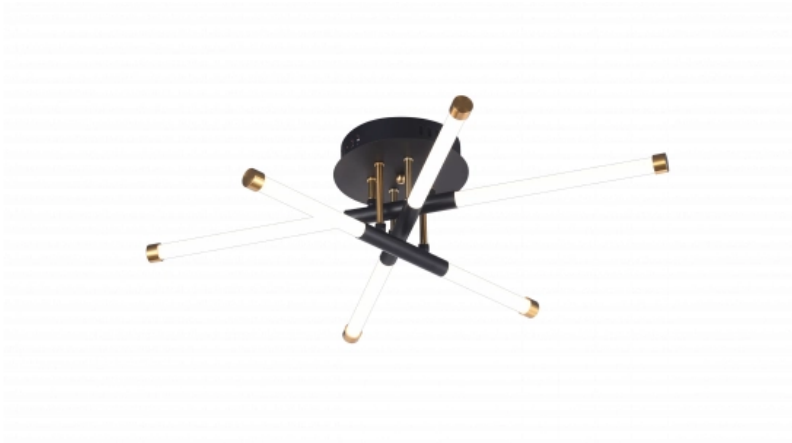

OPTONICA

LED Осветително Тяло 15W Мед

Мощност

- 15W

**Цвят на
светлината**

Топла светлина

Stamps

Техническа Спецификация

Каталожен Номер	19070
Brand	Optonica
Product Code	PD15-A4
Power	15W
Energy Consumption	15 kWh/1000h
Input voltage	AC175-265V
Flux	1200 lm
FLUX per watt	80 lm/W
IP	20
Dimmable	No
Correlated Color Temperature	3000K
Light Color	Топла светлина
EAN Code	3801057190709
Energy Efficiency Label	G
Beam angle	180°
On/Off Cycles	25 000x

Instant On	0.1s
Material	ALU+ACRYLIC
Operating Frequency	50-60 Hz
Temperature	-20°C / +40°C
Ra ≥	80
Life span	25 000 Hours
Lumen maintenance at end of service life	70%
Size of product	Φ700mm
Items per pack	1
Items per box	1
Color Of The Shell	COPPER
Warranty	2 Years