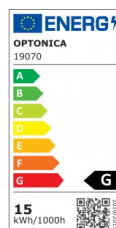

OPTONICA

LED Осветително Тяло 15W Мед

Мощност

- 15W

**Цвят на
светлината**

Топла светлина

Stamps

Техническа Спецификация

Каталожен Номер	19070
Brand	Optonica
Product Code	PD15-A4
Power	15W
Energy Consumption	15 kWh/1000h
Input voltage	AC175-265V
Flux	1200 lm
FLUX per watt	80 lm/W
IP	20
Dimmable	No
Correlated Color Temperature	3000K
Light Color	Топла светлина
EAN Code	3801057190709
Energy Efficiency Label	G
Beam angle	180°
On/Off Cycles	25 000x

Instant On	0.1s
Material	ALU+ACRYLIC
Operating Frequency	50-60 Hz
Temperature	-20°C / +40°C
Ra ≥	80
Life span	25 000 Hours
Lumen maintenance at end of service life	70%
Size of product	Φ700mm
Items per pack	1
Items per box	1
Color Of The Shell	COPPER
Warranty	2 Years