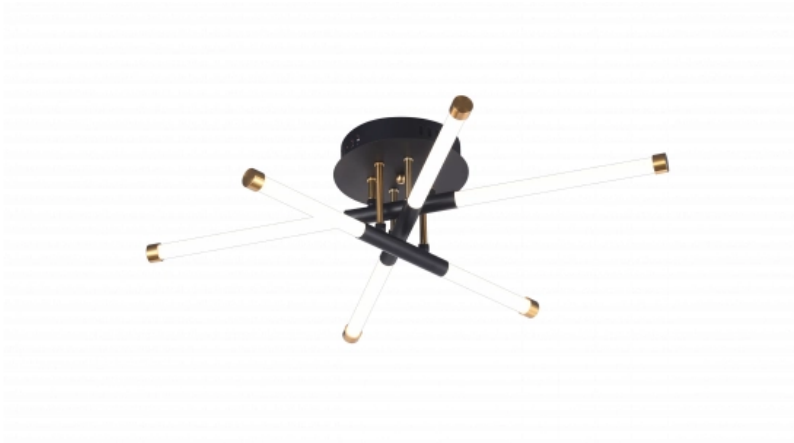

OPTONICA

LED Осветително Тяло 15W Мед

Мощност

- 15W

**Цвят на
светлината**

Топла светлина

Stamps

Техническа Спецификация

Каталожен Номер	19070
Brand	Optonica
Product Code	PD15-A4
Power	15W
Energy Consumption	15 kWh/1000h
Input voltage	AC175-265V
Flux	1200 lm
FLUX per watt	80 lm/W
IP	20
Dimmable	No
Correlated Color Temperature	3000K
Light Color	Топла светлина
EAN Code	3801057190709
Energy Efficiency Label	G
Beam angle	180°
On/Off Cycles	25 000x

Instant On	0.1s
Material	ALU+ACRYLIC
Operating Frequency	50-60 Hz
Temperature	-20°C / +40°C
Ra ≥	80
Life span	25 000 Hours
Lumen maintenance at end of service life	70%
Size of product	Φ700mm
Items per pack	1
Items per box	1
Color Of The Shell	COPPER
Warranty	2 Years