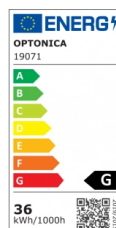

OPTONICA

LED Осветително Тяло 36W Черна

Мощност

- 36W

Цвят на светлината

Топла светлина

Stamps