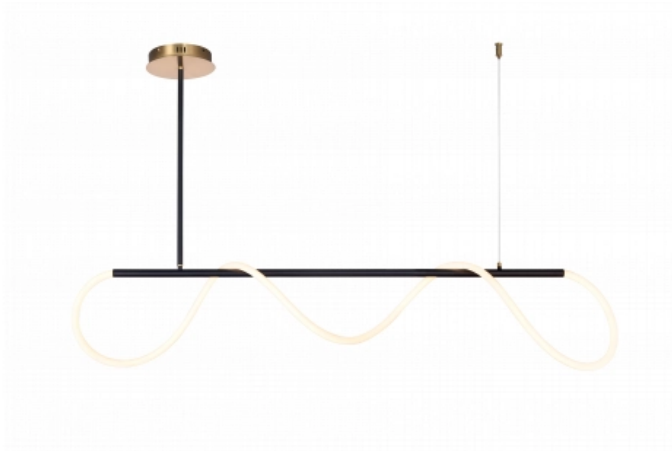

OPTONICA

LED Осветително Тяло 36W Черна

Мощност

- 36W

Цвят на светлината

Топла светлина

Stamps

Техническа Спецификация

Каталожен Номер	19071
Brand	Optonica
Product Code	PD36-A4
Power	36W
Energy Consumption	36 kWh/1000h
Input voltage	AC175-265V
Flux	2880lm
FLUX per watt	80lm/W
IP	20
Dimmable	No
Correlated Color Temperature	3000K
Light Color	Топла светлина
EAN Code	3801057190716
Energy Efficiency Label	G
Beam angle	180°
On/Off Cycles	25 000x

Instant On	0.1s
Material	ALU+ACRYLIC
Operating Frequency	50-60 Hz
Life span	25 000 Hours
Lumen maintenance at end of service life	70%
Size of product	1000x900mm
Items per box	1
Color Of The Shell	Black
Warranty	2 Years