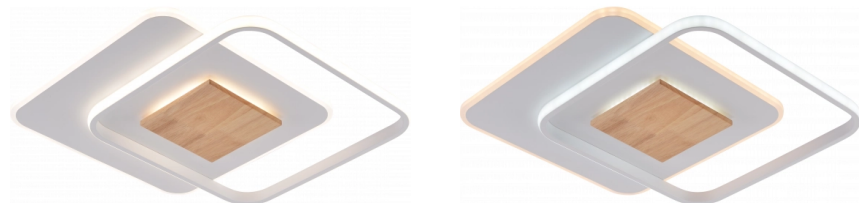

OPTONICA

**LED Осветително
Тяло CCT 60W
Бяла+Дърво
Димерируема +
Дистанционно
Управление**

Мощност

- 60W

**Цвят на
светлината**

CCT

Stamps

Техническа Спецификация

Beam angle	180°
On/Off Cycles	25 000x
Instant On	0.1s
Material	Iron + ALU + PS + Wood
Operating Frequency	50-60 Hz
Temperature	-20°C / +40°C
Ra ≥	80
Life span	25 000 Hours
Lumen maintenance at end of service life	70%
Size of product	450x450x45 mm
Items per pack	1
Items per box	5
Color Of The Shell	White + Wood
Remote Control	Yes
Gross weight	2,440 kg
Net weight	1,750 kg
Warranty	2 Years