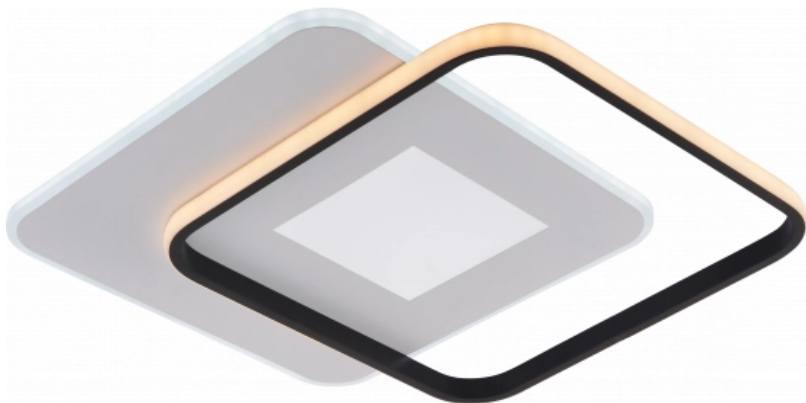

OPTONICA

**LED Осветително
Тяло CCT 60W
Бяла+Черна
Димерируема +
Дистанционно
Управление**

Мощност

- 60W

Цвят на светлината

CCT

Stamps

Техническа Спецификация

Каталожен Номер	19010
Brand	Optonica
Product Code	PD60-A3
Power	60W
Energy Consumption	60 kWh/1000h
Input voltage	AC220-240V
Flux	4800 lm
FLUX per watt	80 lm/W
IP	20
Dimmable	Yes
Correlated Color Temperature	3000K-6000K
Light Color	CCT
EAN Code	3801057190105
Energy Efficiency Label	G

Beam angle	180°
On/Off Cycles	25 000x
Instant On	0.1s
Material	Iron + ALU + PS
Operating Frequency	50-60 Hz
Temperature	-20°C / +40°C
Ra ≥	80
Life span	25 000 Hours
Lumen maintenance at end of service life	70%
Size of product	450x450x45 mm
Items per pack	1
Items per box	5
Color Of The Shell	White + Black
Remote Control	Yes
Gross weight	2,500 kg
Net weight	1,800 kg
Warranty	2 Years