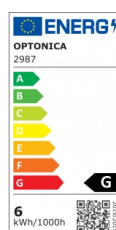

OPTONICA

LED Backlit Aufbau Mini Panel quadratisch

Leistung **Lichtfarbe**

- 6W

Kaltweiß

Stamps

Technische Spezifikation

Katalognummer	2987
Brand	Optonica
Product Code	DL6-B1
Power	6W
Energy Consumption	6 kWh/1000h
Input voltage	AC85-265V
Flux	360 lm
FLUX per watt	60lm/W
IP	20
Dimmable	No
Correlated Color Temperature	6000K
Light Color	Kaltweiß
EAN Code	3800156629875
Energy Efficiency Label	G
Beam angle	120°
On/Off Cycles	25 000x

Instant On	0.1s
Operating Frequency	50-60 Hz
Temperature	-20°C / +40°C
Ra ≥	80
Life span	25 000 Hours
Lumen maintenance at end of service life	70%
Size of product	120x120x32mm
Size of package	13.5x3.8x13.5cm
Size of Box	40.5x28x43cm
Items per pack	1
Items per box	40
Material	Aluminium
Gross weight	0,136 kg
Net weight	0,107 kg
Warranty	2 Years