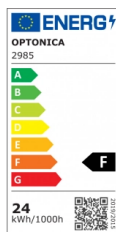

OPTONICA

LED Backlit Surface Кръгъл Мини Панел

Мощност

- 24W

Цвят на светлината

Неутрална
светлина

Stamps

Техническа Спецификация

Каталожен Номер	2985
Brand	Optonica
Product Code	DL24-B1
Power	24W
Energy Consumption	24 kWh/1000h
Input voltage	AC85-265V
Flux	1920 lm
FLUX per watt	80 lm/W
IP	20
Dimmable	No
Correlated Color Temperature	4500K
Light Color	Неутрална светлина
EAN Code	3800156629851
Energy Efficiency Label	F

Beam angle	120°
On/Off Cycles	25 000x
Instant On	0.1s
Operating Frequency	50-60 Hz
Temperature	-20°C / +40°C
Ra ≥	80
Life span	25 000 Hours
Lumen maintenance at end of service life	70%
Size of product	Φ280x29mm
Size of package	29.5x3.5x29.5cm
Size of Box	37.5x30.5x31cm
Items per pack	1
Items per box	10
Material	Aluminium
Gross weight	0,443 kg
Net weight	0,332 kg
Warranty	2 Years