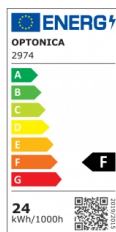

OPTONICA

LED Backlit Slim Квадратен Мини Панел

Мощност

- 24W

Цвят на светлината

Топла светлина

Stamps

Техническа Спецификация

Каталожен Номер	2974
Brand	Optonica
Product Code	DL24-B1
Power	24W
Energy Consumption	24 kWh/1000h
Input voltage	AC85-265V
Flux	1920 lm
FLUX per watt	80 lm/W
IP	20
Dimmable	No
Correlated Color Temperature	2700K
Light Color	Топла светлина
EAN Code	3800156629745
Energy Efficiency Label	F

Beam angle	120°
Hole Size	280x280mm
On/Off Cycles	25 000x
Instant On	0.1s
Operating Frequency	50-60 Hz
Temperature	-20°C / +40°C
Ra ≥	80
Life span	25 000 Hours
Body Color	White
Lumen maintenance at end of service life	70%
Size of product	300x300x24mm
Size of package	32.5x3x30.5cm
Size of Box	33.5x32x32cm
Items per pack	1
Items per box	10
Material	Aluminium
Gross weight	0,477 kg
Net weight	0,368 kg