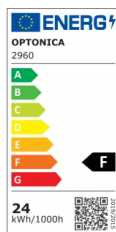

OPTONICA

LED Backlit Slim Кръгъл Мини Панел

Мощност

- 24W

Цвят на светлината

Бяла светлина

Stamps

Техническа Спецификация

Каталожен Номер	2960
Brand	Optonica
Product Code	DL24-B1
Power	24W
Energy Consumption	24 kWh/1000h
Input voltage	AC85-265V
Flux	1920 lm
FLUX per watt	80 lm/W
IP	20
Dimmable	No
Correlated Color Temperature	6000K
Light Color	Бяла светлина
EAN Code	3800156629608
Energy Efficiency Label	F

Beam angle	120°
Hole Size	Φ280mm
On/Off Cycles	25 000x
Instant On	0.1s
Operating Frequency	50-60 Hz
Temperature	-20°C / +40°C
Ra ≥	80
Life span	25 000 Hours
Body Color	White
Lumen maintenance at end of service life	70%
Size of product	Φ300x27mm
Size of package	32.5x3x30.5cm
Size of Box	33.5x32x32cm
Items per pack	1
Items per box	10
Material	Aluminium
Gross weight	0,397 kg
Net weight	0,287 kg