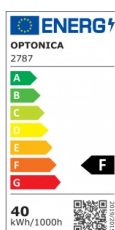

OPTONICA

LED Surface/Backlit Панел 120x30см

Мощност

- 40W

Цвят на светлината

Неутрална
светлина

Stamps