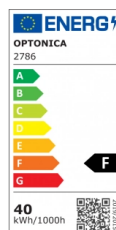

OPTONICA

LED Surface/Backlit Панел 120x30см

Мощност

- 40W

Цвят на

светлината

Бяла светлина

Stamps

Техническа Спецификация

Каталожен Номер	2786
Brand	Optonica
Product Code	DL40-A3
Power	40W
Energy Consumption	40 kWh/1000h
Input voltage	AC220-240V
Flux	3600 lm
FLUX per watt	90lm/W
IP	20
Dimmable	No
Correlated Color Temperature	6000K
Light Color	Бяла светлина
EAN Code	3800156627864
Energy Efficiency Label	F
Beam angle	120°
On/Off Cycles	25 000x

Instant On	0.1s
Operating Frequency	50-60 Hz
Temperature	-20°C / +40°C
Ra ≥	80
Life span	25 000 Hours
Lumen maintenance at end of service life	70%
Size of product	1200x300mm
Size of Box	66.5x23.5x67.5cm
Items per pack	1
Items per box	10
Material	Aluminium
Gross weight	1,975 kg
Net weight	1,625 kg
Warranty	2 Years