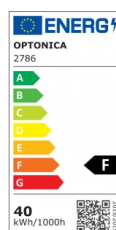

OPTONICA

LED Surface/Backlit Панел 120x30см

Мощност

- 40W

Цвят на

светлината

Бяла светлина

Stamps

Техническа Спецификация

Каталожен Номер	2786
Brand	Optonica
Product Code	DL40-A3
Power	40W
Energy Consumption	40 kWh/1000h
Input voltage	AC220-240V
Flux	3600 lm
FLUX per watt	90lm/W
IP	20
Dimmable	No
Correlated Color Temperature	6000K
Light Color	Бяла светлина
EAN Code	3800156627864
Energy Efficiency Label	F
Beam angle	120°
On/Off Cycles	25 000x

Instant On	0.1s
Operating Frequency	50-60 Hz
Temperature	-20°C / +40°C
Ra ≥	80
Life span	25 000 Hours
Lumen maintenance at end of service life	70%
Size of product	1200x300mm
Size of Box	66.5x23.5x67.5cm
Items per pack	1
Items per box	10
Material	Aluminium
Gross weight	1,975 kg
Net weight	1,625 kg
Warranty	2 Years