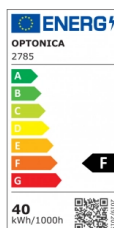

OPTONICA

LED Surface/Backlit Панел 60x60см

Мощност

- 40W

Цвят на

светлината

Неутрална
светлина

Stamps

Техническа Спецификация

Каталожен Номер	2785
Brand	Optonica
Product Code	DL40-A3
Power	40W
Energy Consumption	40 kWh/1000h
Input voltage	AC220-240V
Flux	3600 lm
FLUX per watt	90lm/W
IP	20
Dimmable	No
Correlated Color Temperature	4000K
Light Color	Неутрална светлина
EAN Code	3800156627857
Energy Efficiency Label	F
Beam angle	120°
On/Off Cycles	25 000x

Instant On	0.1s
Material	Aluminium
Operating Frequency	50-60 Hz
Temperature	-20°C / +40°C
Ra ≥	80
Life span	25 000 Hours
Lumen maintenance at end of service life	70%
Size of product	595x595x40 mm
Size of Box	66.5x23.5x67.5cm
Items per pack	1
Items per box	10
Gross weight	1,760 kg
Net weight	1,470 kg
Warranty	2 Years