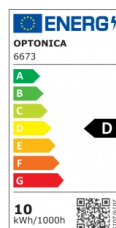

OPTONICA

LED Линеен Осветител IP20

Мощност

- 10W

Цвят на

светлината

Топла светлина

Stamps

Техническа Спецификация

Каталожен Номер	6673
Brand	Optonica
Product Code	OT10-A2
Power	10W
Energy Consumption	10 kWh/1000h
Input voltage	AC220-240V
Flux	1150 lm
FLUX per watt	115 lm/W
IP	20
Dimmable	No
Correlated Color Temperature	3000K
Light Color	Топла светлина
EAN Code	3800156666733
Energy Efficiency Label	D
Beam angle	120°
Power Factor	0.5

On/Off Cycles	25 000x
Instant On	100% - 0.1s
Material	ALU+PC
Operating Frequency	50-60 Hz
Temperature	-20°C / +40°C
Ra ≥	80
Life span	25 000 Hours
Color Code	830
Lumen maintenance at end of service life	70%
Size of product	300x70x20 mm
Size of package	300x70x25 mm
Items per pack	1
Items per box	40
Gross weight	0,160 kg
Net weight	0,119 kg
Warranty	2 Years