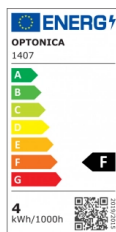

OPTONICA

**LED Крушка E14
G45 3.5W 300LM
220-240V**

Мощност

- 3.5 W

**Цвят на
светлината**

Бяла светлина

Stamps

Техническа Спецификация

Каталожен Номер	1407
Brand	Optonica
Product Code	SP4-A5
Socket	E14
Power	3.5 W
Energy Consumption	3.5 kWh/1000h
Input voltage	AC175-265V
Flux	300lm
FLUX per watt	86lm/W
IP	20
Dimmable	No
Correlated Color Temperature	6000K
Light Color	Бяла светлина
EAN Code	3800156614079

Energy Efficiency Label	F
Beam angle	240°
Power Factor	0.5
Power LED	3.5 W
On/Off Cycles	25 000x
Instant On	0.1s
Operating Frequency	50-60 Hz
Temperature	-20°C / +40°C
Ra ≥	80
Life span	25 000 Hours
Lumen maintenance at end of service life	70%
Size of product	45x78 mm
Size of package	90x45x45 mm
Size of Box	485x250x195 mm
Items per pack	1
Items per box	100
Material	Plastic+ALU
Candela	34 cd