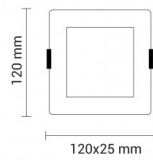

OPTONICA

LED Модул За Вграждане Квадратен

Мощност

- 6W

Цвят на светлината

Бяла светлина

Stamps

Техническа Спецификация

Каталожен Номер	2447
Brand	Optonica
Product Code	DL6-A4
Power	6W
Energy Consumption	6 kWh/1000h
Input voltage	AC180-260V
Flux	360 lm
FLUX per watt	60lm/W
IP	20
Dimmable	No
Correlated Color Temperature	6000K
Light Color	Бяла светлина
Wattage Equivalent	48W
EAN Code	3800156624474

Energy Efficiency Label	G
Beam angle	120°
Hole Size	110x110 mm
Power Factor	0.5
On/Off Cycles	25 000x
Instant On	0.2s
Material	Aluminium
Operating Frequency	50-60 Hz
Temperature	-20°C / +40°C
Ra ≥	80
Life span	25 000 Hours
Color Code	860
Lumen maintenance at end of service life	70%
Size of product	120x120x25 mm
Size of package	135x160x35 mm
Size of Box	370x280x335 mm
Items per pack	1
Items per box	40