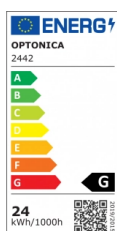

OPTONICA

LED Модул За Вграждане Кръгъл

Мощност

- 24W

Цвят на светлината

Неутрална светлина

Stamps

Техническа Спецификация

Каталожен Номер	2442
Brand	Optonica
Product Code	DL24-A4
Power	24W
Energy Consumption	24 kWh/1000h
Input voltage	AC180-260V
Flux	1700 lm
FLUX per watt	70lm/W
IP	20
Dimmable	No
Correlated Color Temperature	4500K
Light Color	Неутрална светлина
Wattage Equivalent	192W
EAN Code	3800156624429
Energy Efficiency Label	G
Beam angle	120°

Hole Size	φ282 mm
Power Factor	0.5
Power LED	24W
On/Off Cycles	25 000x
Instant On	0.2s
Material	Aluminium
Operating Frequency	50-60 Hz
Temperature	-20°C / +40°C
Ra ≥	80
Life span	25 000 Hours
Color Code	845
Lumen maintenance at end of service life	70%
Size of product	φ300x25 mm
Size of package	310x350x35 mm
Size of Box	370x320x360 mm
Items per pack	1
Items per box	10
Gross weight	0,615 kg