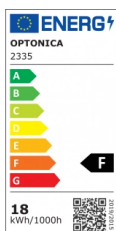

OPTONICA

LED Модул За Вграждане Кръгъл

Мощност

- 18W

Цвят на светлината

Бяла светлина

Stamps

Техническа Спецификация

Каталожен Номер	2335
Brand	Optonica
Product Code	DL18-A4
Power	18W
Energy Consumption	18 kWh/1000h
Input voltage	AC180-260V
Flux	1350 lm
FLUX per watt	75lm/W
IP	20
Dimmable	No
Correlated Color Temperature	6000K
Light Color	Бяла светлина
Wattage Equivalent	144W
EAN Code	3800156623354
Energy Efficiency Label	G
Beam angle	120°

Hole Size	φ205 mm
Power Factor	0.5
Power LED	18W
On/Off Cycles	25 000x
Instant On	0.2s
Material	Aluminium
Operating Frequency	50-60 Hz
Temperature	-20°C / +40°C
Ra ≥	80
Life span	25 000 Hours
Color Code	860
Lumen maintenance at end of service life	70%
Size of product	φ225x20 mm
Size of package	230x270x35 mm
Size of Box	470x370x285 mm
Items per pack	1
Items per box	20
Gross weight	0,360 kg