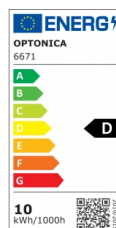

OPTONICA

LED Линеен Осветител IP20

Мощност

- 10W

Цвят на светлината

Бяла светлина

Stamps

Техническа Спецификация

Каталожен Номер	6671
Brand	Optonica
Product Code	OT10-A2
Power	10W
Energy Consumption	10 kWh/1000h
Input voltage	AC220-240V
Flux	1150 lm
FLUX per watt	115 lm/W
IP	20
Dimmable	No
Correlated Color Temperature	6000K
Light Color	Бяла светлина
EAN Code	3800156666719
Energy Efficiency Label	D
Beam angle	120°
Power Factor	0.5

On/Off Cycles	25 000x
Instant On	100% - 0.1s
Material	ALU+PC
Operating Frequency	50-60 Hz
Temperature	-20°C / +40°C
Ra ≥	80
Life span	25 000 Hours
Color Code	860
Lumen maintenance at end of service life	70%
Size of product	300x70x20 mm
Size of package	300x70x20 mm
Items per pack	1
Items per box	40
Gross weight	0,160 kg
Net weight	0,119 kg
Warranty	2 Years