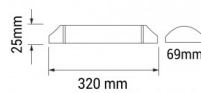

OPTONICA

LED Линеен Осветител IP20

Мощност

- 10W

Цвят на светлината

Бяла светлина

Stamps

Техническа Спецификация

Каталожен Номер	6671
Brand	Optonica
Product Code	OT10-A2
Power	10W
Energy Consumption	10 kWh/1000h
Input voltage	AC220-240V
Flux	1150 lm
FLUX per watt	115 lm/W
IP	20
Dimmable	No
Correlated Color Temperature	6000K
Light Color	Бяла светлина
EAN Code	3800156666719
Energy Efficiency Label	D
Beam angle	120°
Power Factor	0.5

On/Off Cycles	25 000x
Instant On	100% - 0.1s
Material	ALU+PC
Operating Frequency	50-60 Hz
Temperature	-20°C / +40°C
Ra ≥	80
Life span	25 000 Hours
Color Code	860
Lumen maintenance at end of service life	70%
Size of product	320x69x25 mm
Size of package	300x70x20 mm
Items per pack	1
Items per box	40
Gross weight	0,160 kg
Net weight	0,119 kg
Warranty	2 Years