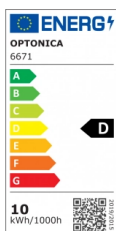

OPTONICA

LED Линеен Осветител IP20

Мощност

- 10W

Цвят на светлината

Бяла светлина

Stamps

Техническа Спецификация

Каталожен Номер	6671
Brand	Optonica
Product Code	OT10-A2
Power	10W
Energy Consumption	10 kWh/1000h
Input voltage	AC220-240V
Flux	1150 lm
FLUX per watt	115 lm/W
IP	20
Dimmable	No
Correlated Color Temperature	6000K
Light Color	Бяла светлина
EAN Code	3800156666719
Energy Efficiency Label	D
Beam angle	120°
Power Factor	0.5

On/Off Cycles	25 000x
Instant On	100% - 0.1s
Material	ALU+PC
Operating Frequency	50-60 Hz
Temperature	-20°C / +40°C
Ra ≥	80
Life span	25 000 Hours
Color Code	860
Lumen maintenance at end of service life	70%
Size of product	320x69x25 mm
Size of package	300x70x20 mm
Items per pack	1
Items per box	40
Gross weight	0,160 kg
Net weight	0,119 kg
Warranty	2 Years