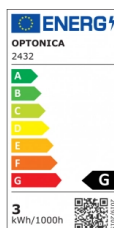

OPTONICA

LED Модул За Вграждане Кръгъл

Мощност

- 3W

Цвят на светлината

Неутрална
светлина

Stamps

Техническа Спецификация

Каталожен Номер	2432
Brand	Optonica
Product Code	DL3-A4
Power	3W
Energy Consumption	3 kWh/1000h
Input voltage	AC 85-260V
Flux	150 lm
FLUX per watt	50lm/W
IP	20
Dimmable	No
Correlated Color Temperature	4500K
Light Color	Неутрална светлина
Wattage Equivalent	24W
EAN Code	3800156624320
Energy Efficiency Label	G
Beam angle	120°

Hole Size	Ø 70 mm
Power Factor	0.5
Power LED	3W
On/Off Cycles	25 000x
Instant On	0.2s
Material	Aluminium
Operating Frequency	50-60 Hz
Temperature	-20°C / +40°C
Ra ≥	80
Life span	25 000 Hours
Color Code	845
Lumen maintenance at end of service life	70%
Size of product	Ø 85 x 25 mm
Size of package	95x135x35 mm
Size of Box	370x200x285 mm
Items per pack	1
Items per box	40
Gross weight	0,100 kg