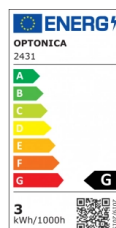

OPTONICA

LED Модул За Вграждане Кръгъл

Мощност

- 3W

Цвят на

светлината

Бяла светлина

Stamps