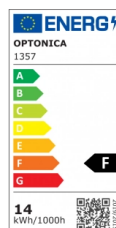

OPTONICA

LED Крушка E27 A60 14W

Мощност

- 14W

Цвят на светлината

Бяла светлина

Stamps

Техническа Спецификация

Каталожен Номер	1357
Brand	Optonica
Product Code	SP15-A6
Power	14W
Energy Consumption	14 kWh/1000h
Input voltage	AC175-265V
Flux	1380 lm
FLUX per watt	99
IP	20
Dimmable	No
Correlated Color Temperature	6000K
Light Color	Бяла светлина
EAN Code	3800156613577
Energy Efficiency Label	F
Beam angle	270°
Power Factor	0.5

On/Off Cycles	25 000x
Instant On	0.2s
Operating Frequency	50-60 Hz
Temperature	-20°C / +40°C
Ra ≥	80
Life span	25 000 Hours
Lumen maintenance at end of service life	70%
Size of product	Φ65x120 mm
Size of package	60x60x118
Size of Box	630x320x255 mm
Items per pack	1
Items per box	100
Material	Plastic+ALU
Gross weight	0,048 kg
Net weight	0,037 kg
Warranty	2 Years