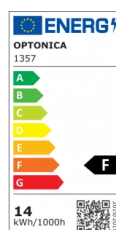

OPTONICA

LED Крушка E27 A60 14W

Мощност

- 14W

Цвят на светлината

Бяла светлина

Stamps

Техническа Спецификация

Каталожен Номер	1357
Brand	Optonica
Product Code	SP15-A6
Power	14W
Energy Consumption	14 kWh/1000h
Input voltage	AC175-265V
Flux	1380 lm
FLUX per watt	99
IP	20
Dimmable	No
Correlated Color Temperature	6000K
Light Color	Бяла светлина
EAN Code	3800156613577
Energy Efficiency Label	F
Beam angle	270°
Power Factor	0.5

On/Off Cycles	25 000x
Instant On	0.2s
Operating Frequency	50-60 Hz
Temperature	-20°C / +40°C
Ra ≥	80
Life span	25 000 Hours
Lumen maintenance at end of service life	70%
Size of product	Φ65x120 mm
Size of package	60x60x118
Size of Box	630x320x255 mm
Items per pack	1
Items per box	100
Material	Plastic+ALU
Gross weight	0,048 kg
Net weight	0,037 kg
Warranty	2 Years