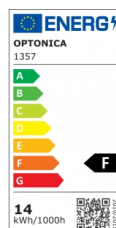

OPTONICA

LED Крушка E27 A60 14W

Мощност

- 14W

Цвят на

светлината

Бяла светлина

Stamps

Техническа Спецификация

Каталожен Номер	1357
Brand	Optonica
Product Code	SP15-A6
Power	14W
Energy Consumption	14 kWh/1000h
Input voltage	AC175-265V
Flux	1380 lm
FLUX per watt	99
IP	20
Dimmable	No
Correlated Color Temperature	6000K
Light Color	Бяла светлина
EAN Code	3800156613577
Energy Efficiency Label	F
Beam angle	270°
Power Factor	0.5

On/Off Cycles	25 000x
Instant On	0.2s
Operating Frequency	50-60 Hz
Temperature	-20°C / +40°C
Ra ≥	80
Life span	25 000 Hours
Lumen maintenance at end of service life	70%
Size of product	Φ65x120 mm
Size of package	60x60x118
Size of Box	630x320x255 mm
Items per pack	1
Items per box	100
Material	Plastic+ALU
Gross weight	0,048 kg
Net weight	0,037 kg
Warranty	2 Years