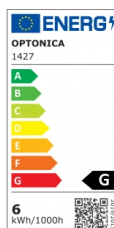

OPTONICA

LED Крушка E14 3.7W

Мощност

- 5.5 W

Цвят на светлината

Топла светлина

Stamps

Техническа Спецификация

Каталожен Номер	1427
Brand	Optonica
Product Code	SP6-A8
Socket	E14
Power	5.5 W
Energy Consumption	5.5 kWh/1000h
Input voltage	AC220-240V
Flux	450 lm
FLUX per watt	82lm/W
IP	20
Dimmable	No
Correlated Color Temperature	2700K
Light Color	Топла светлина
EAN Code	3800156614277
Energy Efficiency Label	G
Beam angle	180°

Power Factor	0.5
On/Off Cycles	25 000x
Instant On	0.2s
Material	ALU+PC
Operating Frequency	50-60 Hz
Temperature	-20°C / +40°C
Ra ≥	80
Life span	25 000 Hours
Lumen maintenance at end of service life	70%
Size of product	37x100 mm
Size of package	110x40x40 mm
Size of Box	405x210x235 mm
Items per pack	1
Items per box	100
Gross weight	0,021 kg
Net weight	0,015 kg
Warranty	2 Years