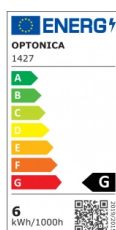

OPTONICA

LED Крушка E14 3.7W

Мощност

- 5.5 W

Цвят на светлината

Топла светлина

Stamps

Техническа Спецификация

Каталожен Номер	1427
Brand	Optonica
Product Code	SP6-A8
Socket	E14
Power	5.5 W
Energy Consumption	5.5 kWh/1000h
Input voltage	AC220-240V
Flux	450 lm
FLUX per watt	82lm/W
IP	20
Dimmable	No
Correlated Color Temperature	2700K
Light Color	Топла светлина
EAN Code	3800156614277
Energy Efficiency Label	G
Beam angle	180°

Power Factor	0.5
On/Off Cycles	25 000x
Instant On	0.2s
Material	ALU+PC
Operating Frequency	50-60 Hz
Temperature	-20°C / +40°C
Ra ≥	80
Life span	25 000 Hours
Lumen maintenance at end of service life	70%
Size of product	37x100 mm
Size of package	110x40x40 mm
Size of Box	405x210x235 mm
Items per pack	1
Items per box	100
Gross weight	0,021 kg
Net weight	0,015 kg
Warranty	2 Years