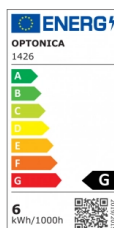

OPTONICA

LED Крушка E14 3.7W

Мощност

- 5.5 W

Цвят на светлината

Неутрална светлина

Stamps

Техническа Спецификация

Каталожен Номер	1426
Brand	Optonica
Product Code	SP6-A8
Socket	E14
Power	5.5 W
Energy Consumption	5.5 kWh/1000h
Input voltage	AC220-240V
Flux	450 lm
FLUX per watt	82lm/W
IP	20
Dimmable	No
Correlated Color Temperature	4000K
Light Color	Неутрална светлина
EAN Code	3800156614260
Energy Efficiency Label	G
Beam angle	180°

Power Factor	0.5
On/Off Cycles	25 000x
Instant On	0.2s
Material	ALU+PC
Operating Frequency	50-60 Hz
Temperature	-20°C / +40°C
Ra ≥	80
Life span	25 000 Hours
Lumen maintenance at end of service life	70%
Size of product	37x100 mm
Size of package	110x40x40 mm
Size of Box	405x210x235 mm
Items per pack	1
Items per box	100
Gross weight	0,021 kg
Net weight	0,015 kg
Warranty	2 Years