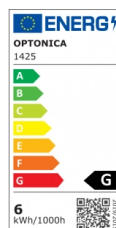

OPTONICA

LED Крушка E14 3.7W

Мощност

- 3.7 W

Цвят на светлината

Бяла светлина

Stamps

Техническа Спецификация

Каталожен Номер	1425
Brand	Optonica
Product Code	SP6-A8
Socket	E14
Power	5.5 W
Energy Consumption	5.5 kWh/1000h
Input voltage	AC220-240V
Flux	450 lm
FLUX per watt	82lm/W
IP	20
Dimmable	No
Correlated Color Temperature	6000K
Light Color	Бяла светлина
EAN Code	3800156614253
Energy Efficiency Label	G
Beam angle	180°

Power Factor	0.5
On/Off Cycles	25 000x
Instant On	0.2s
Material	ALU+PC
Operating Frequency	50-60 Hz
Temperature	-20°C / +40°C
Ra ≥	80
Life span	25 000 Hours
Lumen maintenance at end of service life	70%
Size of product	37x100 mm
Size of package	110x40x40 mm
Size of Box	405x210x235 mm
Items per pack	1
Items per box	100
Gross weight	0,021 kg
Net weight	0,015 kg
Warranty	2 Years