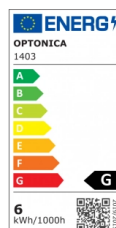

OPTONICA

LED Крушка E14 G45 5.5W

Мощност

- 5.5 W

Цвят на светлината

Топла светлина

Stamps