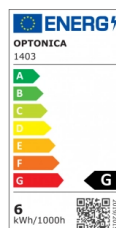

OPTONICA

LED Крушка E14 G45 5.5W

Мощност

- 5.5 W

Цвят на

светлината

Топла светлина

Stamps

Техническа Спецификация

Каталожен Номер	1403
Brand	Optonica
Product Code	SP6-A8
Socket	E14
Power	5.5 W
Energy Consumption	5.5 kWh/1000h
Input voltage	AC220-240V
Flux	450 lm
FLUX per watt	81lm/W
IP	20
Dimmable	No
Correlated Color Temperature	2700K
Light Color	Топла светлина
EAN Code	3800156614031
Energy Efficiency Label	G
Beam angle	240°

Power Factor	0.5
On/Off Cycles	25 000x
Instant On	0.2s
Operating Frequency	50-60 Hz
Temperature	-20°C / +40°C
Ra ≥	80
Life span	25 000 Hours
Lumen maintenance at end of service life	70%
Size of product	45x78 mm
Size of package	90x45x45 mm
Size of Box	485x250x195 mm
Items per pack	1
Items per box	100
Material	Plastic+ALU
Gross weight	0,021 kg
Net weight	0,014 kg
Warranty	2 Years