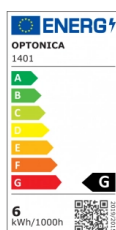

OPTONICA

LED Крушка E14 G45 5.5W

Мощност

- 5.5 W

Цвят на светлината

Бяла светлина

Stamps

Техническа Спецификация

| | |
|-------------------------------------|---------------|
| Каталожен Номер | 1401 |
| Brand | Optonica |
| Product Code | SP6-A8 |
| Socket | E14 |
| Power | 5.5 W |
| Energy Consumption | 5.5 kWh/1000h |
| Input voltage | AC220-240V |
| Flux | 450 lm |
| FLUX per watt | 81lm/W |
| IP | 20 |
| Dimmable | No |
| Correlated Color Temperature | 6000K |
| Light Color | Бяла светлина |
| EAN Code | 3800156614017 |
| Energy Efficiency Label | G |
| Beam angle | 240° |

| | |
|---|----------------|
| Power Factor | 0.5 |
| On/Off Cycles | 25 000x |
| Instant On | 0.2s |
| Operating Frequency | 50-60 Hz |
| Temperature | -20°C / +40°C |
| Ra ≥ | 80 |
| Life span | 25 000 Hours |
| Lumen maintenance at end of service life | 70% |
| Size of product | 45x78 mm |
| Size of package | 90x45x45 mm |
| Size of Box | 485x250x195 mm |
| Items per pack | 1 |
| Items per box | 100 |
| Material | Plastic+ALU |
| Gross weight | 0,021 kg |
| Net weight | 0,014 kg |
| Warranty | 2 Years |