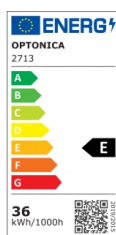

ОПТОНІСА

LED Панел 60x60

Мощност

- 36W

Цвят на светлината

Топла светлина

Stamps

Техническа Спецификация

Каталожен Номер	2713
Brand	Optonica
Product Code	DL36-A1
Power	36W
Energy Consumption	36 kWh/1000h
Input voltage	AC175-265V
Flux	3600 lm
FLUX per watt	100lm/W
IP	20
Dimmable	No
Correlated Color Temperature	2700K
Light Color	Топла светлина
EAN Code	3800156627130
Energy Efficiency Label	E
Beam angle	120°
On/Off Cycles	25 000x

Operating Frequency	50-60 Hz
Temperature	-20°C / +40°C
Ra ≥	80
Life span	25 000 Hours
Color Code	860
Body Color	White
Lumen maintenance at end of service life	70%
Size of product	595x595x9 mm
Items per pack	6
Material	Plastic+ALU
Gross weight	1,710 kg
Net weight	1,690 kg
Warranty	2 Years