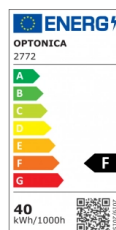

OPTONICA

LED Backlit Панел 60x60 40W

Мощност

- 40W

Цвят на

светлината

Бяла светлина

Stamps

Техническа Спецификация

Каталожен Номер	2772
Brand	Optonica
Product Code	DL40-A3
Power	40W
Energy Consumption	40 kWh/1000h
Input voltage	AC220-240V
Flux	3400 lm
FLUX per watt	85m/W
IP	20
Correlated Color Temperature	6000K
Light Color	Бяла светлина
EAN Code	3800156627727
Energy Efficiency Label	F
Beam angle	120°
On/Off Cycles	100 000x
Instant On	0.1s

Material	PC+Glass
Temperature	-20°C / +40°C
Ra ≥	80
Life span	25 000 Hours
Lumen maintenance at end of service life	70%
Size of product	595x595x34 mm
Frequency	50/60Hz
Gross weight	1,200 kg
Net weight	1,180 kg
Warranty	2 Years