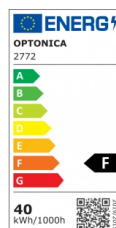

OPTONICA

LED Backlit Панел 60x60 40W

Мощност

- 40W

Цвят на

светлината

Бяла светлина

Stamps

Техническа Спецификация

Каталожен Номер	2772
Brand	Optonica
Product Code	DL40-A3
Power	40W
Energy Consumption	40 kWh/1000h
Input voltage	AC220-240V
Flux	3400 lm
FLUX per watt	85m/W
IP	20
Correlated Color Temperature	6000K
Light Color	Бяла светлина
EAN Code	3800156627727
Energy Efficiency Label	F
Beam angle	120°
On/Off Cycles	100 000x
Instant On	0.1s

Material	PC+Glass
Temperature	-20°C / +40°C
Ra ≥	80
Life span	25 000 Hours
Lumen maintenance at end of service life	70%
Size of product	595x595x34 mm
Frequency	50/60Hz
Gross weight	1,200 kg
Net weight	1,180 kg
Warranty	2 Years