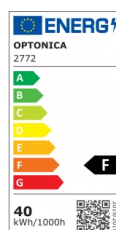

OPTONICA

LED Backlit Панел 60x60 40W

Мощност

- 40W

Цвят на

светлината

Бяла светлина

Stamps

Техническа Спецификация

Каталожен Номер	2772
Brand	Optonica
Product Code	DL40-A3
Power	40W
Energy Consumption	40 kWh/1000h
Input voltage	AC220-240V
Flux	3400 lm
FLUX per watt	85m/W
IP	20
Correlated Color Temperature	6000K
Light Color	Бяла светлина
EAN Code	3800156627727
Energy Efficiency Label	F
Beam angle	120°
On/Off Cycles	100 000x
Instant On	0.1s

Material	PC+Glass
Temperature	-20°C / +40°C
Ra ≥	80
Life span	25 000 Hours
Lumen maintenance at end of service life	70%
Size of product	595x595x34 mm
Frequency	50/60Hz
Gross weight	1,200 kg
Net weight	1,180 kg
Warranty	2 Years