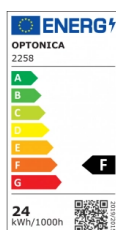

OPTONICA

LED Панел Квадратен

Мощност

- 24W

Цвят на светлината

Топла светлина

Stamps

Техническа Спецификация

Каталожен Номер	2258
Brand	Optonica
Product Code	DL24-A1
Power	24W
Energy Consumption	24 kWh/1000h
Input voltage	AC180-260V
Flux	1920 lm
FLUX per watt	80lm/W
IP	20
Dimmable	No
Correlated Color Temperature	2800K
Light Color	Топла светлина
Wattage Equivalent	192W
EAN Code	3800156622586
Energy Efficiency Label	F
Beam angle	120°

Power Factor	0.5
On/Off Cycles	25 000x
Instant On	0.2s
Material	Aluminium
Operating Frequency	50-60 Hz
Temperature	-20°C / +40°C
Ra ≥	80
Life span	25 000 Hours
Color Code	828
Lumen maintenance at end of service life	70%
Size of product	300x300x39 mm
Size of package	310x305x45 mm
Items per pack	1
Items per box	10
Gross weight	0,860 kg
Net weight	0,745 kg
Warranty	2 Years