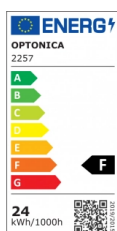

OPTONICA

LED Панел Квадратен

Мощност

- 24W

Цвят на светлината

Неутрална
светлина

Stamps

Техническа Спецификация

Каталожен Номер	2257
Brand	Optonica
Product Code	DL24-A1
Power	24W
Energy Consumption	24 kWh/1000h
Input voltage	AC180-260V
Flux	1920 lm
FLUX per watt	80lm/W
IP	20
Dimmable	No
Correlated Color Temperature	4500K
Light Color	Неутрална светлина
Wattage Equivalent	192W
EAN Code	3800156622579

Energy Efficiency Label	F
Beam angle	120°
Power Factor	0.5
On/Off Cycles	25 000x
Instant On	0.2s
Material	Aluminium
Operating Frequency	50-60 Hz
Temperature	-20°C / +40°C
Ra ≥	80
Life span	25 000 Hours
Color Code	845
Lumen maintenance at end of service life	70%
Size of product	300x300x35 mm
Size of package	310x305x45 mm
Items per pack	1
Items per box	10
Gross weight	0,860 kg
Net weight	0,745 kg