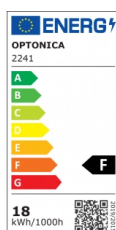

OPTONICA

LED Панел Квадратен

Мощност

- 18W

Цвят на светлината

Бяла светлина

Stamps

Техническа Спецификация

Каталожен Номер	2241
Brand	Optonica
Product Code	DL18-A1
Power	18W
Energy Consumption	18 kWh/1000h
Input voltage	AC85-265V
Flux	1440lm
FLUX per watt	80lm/W
IP	20
Dimmable	No
Correlated Color Temperature	6000K
Light Color	Бяла светлина
Wattage Equivalent	145W
EAN Code	3800156622418
Energy Efficiency Label	F
Beam angle	120°

Power Factor	0.5
On/Off Cycles	25 000x
Instant On	0.2s
Material	Aluminium
Operating Frequency	50-60 Hz
Temperature	-20°C / +40°C
Ra ≥	80
Life span	25 000 Hours
Color Code	860
Lumen maintenance at end of service life	70%
Size of product	220x220x38 mm
Size of package	230x225x40 mm
Items per pack	1
Items per box	20
Gross weight	0,510 kg
Net weight	0,437 kg
Warranty	2 Years