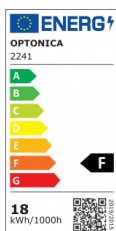

OPTONICA

LED Панел Квадратен

Мощност

- 18W

Цвят на

светлината

Бяла светлина

Stamps

Техническа Спецификация

Каталожен Номер	2241
Brand	Optonica
Product Code	DL18-A1
Power	18W
Energy Consumption	18 kWh/1000h
Input voltage	AC85-265V
Flux	1440lm
FLUX per watt	80lm/W
IP	20
Dimmable	No
Correlated Color Temperature	6000K
Light Color	Бяла светлина
Wattage Equivalent	145W
EAN Code	3800156622418

Energy Efficiency Label	F
Beam angle	120°
Power Factor	0.5
On/Off Cycles	25 000x
Instant On	0.2s
Material	Aluminium
Operating Frequency	50-60 Hz
Temperature	-20°C / +40°C
Ra ≥	80
Life span	25 000 Hours
Color Code	860
Lumen maintenance at end of service life	70%
Size of product	220x220x35 mm
Size of package	230x225x40 mm
Items per pack	1
Items per box	20
Gross weight	0,510 kg
Net weight	0,437 kg