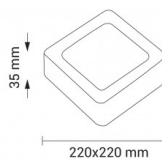

OPTONICA

LED Панел Квадратен

Мощност

- 18W

Цвят на

светлината

Бяла светлина

Stamps

Техническа Спецификация

Каталожен Номер	2241
Brand	Optonica
Product Code	DL18-A1
Power	18W
Energy Consumption	18 kWh/1000h
Input voltage	AC85-265V
Flux	1440lm
FLUX per watt	80lm/W
IP	20
Dimmable	No
Correlated Color Temperature	6000K
Light Color	Бяла светлина
Wattage Equivalent	145W
EAN Code	3800156622418

Energy Efficiency Label	F
Beam angle	120°
Power Factor	0.5
On/Off Cycles	25 000x
Instant On	0.2s
Material	Aluminium
Operating Frequency	50-60 Hz
Temperature	-20°C / +40°C
Ra ≥	80
Life span	25 000 Hours
Color Code	860
Lumen maintenance at end of service life	70%
Size of product	220x220x35 mm
Size of package	230x225x40 mm
Items per pack	1
Items per box	20
Gross weight	0,510 kg
Net weight	0,437 kg