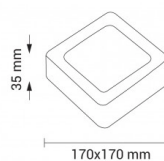

OPTONICA

LED Панел Квадратен

Мощност

- 12W

Цвят на светлината

Неутрална
светлина

Stamps