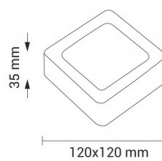

OPTONICA

LED Панел Квадратен

Мощност

- 6W

Цвят на светлината

Топла светлина

Stamps

Техническа Спецификация

Energy Efficiency Label	F
Beam angle	120°
Power Factor	0.5
On/Off Cycles	100 000x
Instant On	0.2s
Material	Aluminium
Operating Frequency	50-60 Hz
Temperature	-20°C / +40°C
Ra ≥	80
Life span	25 000 Hours
Color Code	828
Lumen maintenance at end of service life	70%
Size of product	120x120x35 mm
Size of package	130x125x40 mm
Size of Box	460x270x275 mm
Items per pack	1
Items per box	40
Gross weight	0,240 kg