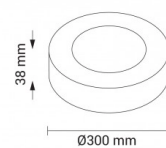

OPTONICA

LED Панел Кръгъл

Мощност

- 24W

Цвят на светлината

Топла светлина

Stamps