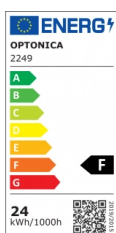

OPTONICA

LED Панел Кръгъл

Мощност

- 24W

Цвят на светлината

Неутрална светлина

Stamps

Техническа Спецификация

Каталожен Номер	2249
Brand	Optonica
Product Code	DL24-A1
Power	24W
Energy Consumption	24 kWh/1000h
Input voltage	AC180-260V
Flux	1920 lm
FLUX per watt	80lm/W
IP	20
Dimmable	No
Correlated Color Temperature	4500K
Light Color	Неутрална светлина
Wattage Equivalent	192W
EAN Code	3800156622494
Energy Efficiency Label	F
Beam angle	120°

Power Factor	0.5
Power LED	24W
On/Off Cycles	25 000x
Instant On	0.2s
Material	Aluminium
Operating Frequency	50-60 Hz
Temperature	-20°C / +40°C
Ra ≥	80
Life span	25 000 Hours
Color Code	845
Lumen maintenance at end of service life	70%
Size of product	Φ300x38 mm
Size of package	310x305x41 mm
Size of Box	470x320x320 mm
Items per pack	1
Items per box	10
Gross weight	0,690 kg
Net weight	0,590 kg