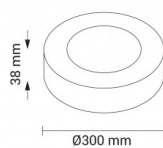

OPTONICA

LED Панел Кръгъл

Мощност

- 24W

Цвят на

светлината

Бяла светлина

Stamps

Техническа Спецификация

Каталожен Номер	2248
Brand	Optonica
Product Code	DL24-A1
Power	24W
Energy Consumption	24 kWh/1000h
Input voltage	AC180-260V
Flux	1920 lm
FLUX per watt	80lm/W
IP	20
Dimmable	No
Correlated Color Temperature	6000K
Light Color	Бяла светлина
Wattage Equivalent	192W
EAN Code	3800156622487
Energy Efficiency Label	F
Beam angle	120°

Power Factor	0.5
Power LED	24W
On/Off Cycles	25 000x
Instant On	0.2s
Material	Aluminium
Operating Frequency	50-60 Hz
Temperature	-20°C / +40°C
Ra ≥	80
Life span	25 000 Hours
Color Code	860
Lumen maintenance at end of service life	70%
Size of product	Φ300x38 mm
Size of package	310x305x41 mm
Size of Box	420x320x320
Items per pack	1
Items per box	10
Gross weight	0,690 kg
Net weight	0,590 kg