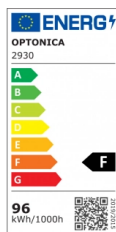

OPTONICA

LED Осветително Тяло Кръгло 48x2W С Дистанционно

Мощност

- 96W

Цвят на светлината

Промяна на
топлината
3000K-6000K

Stamps

Техническа Спецификация

| | |
|-------------------------------------|----------------------------------|
| Каталожен Номер | 2930 |
| Brand | Optonica |
| Product Code | DL96-A2 |
| Power | 96W |
| Energy Consumption | 96 kWh/1000h |
| Input voltage | AC: 175-260V |
| Flux | 7200 lm |
| FLUX per watt | 75lm/W |
| IP | 20 |
| Dimmable | No |
| Correlated Color Temperature | 3000K-6000K |
| Light Color | Промяна на топлината 3000K-6000K |
| Wattage Equivalent | 388W |
| EAN Code | 3800156629301 |

| | |
|---|----------------|
| Energy Efficiency Label | F |
| Beam angle | 120° |
| Power Factor | 0.9 |
| On/Off Cycles | 25 000x |
| Instant On | 0.1s |
| Operating Frequency | 50-60 Hz |
| Temperature | -20°C / +40°C |
| Ra ≥ | 80 |
| Life span | 25 000 Hours |
| Body Color | Sandy White |
| LED Type | 2835 SMD |
| Lumen maintenance at end of service life | 70% |
| Size of product | φ500x50 mm |
| Size of package | 560x120x560 mm |
| Size of Box | 620x570x575 mm |
| Items per pack | 1 |
| Items per box | 5 |
| Material | PC |