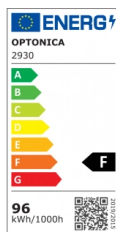

OPTONICA

LED Осветително Тяло Кръгло 48x2W С Дистанционно

Мощност

- 96W

Цвят на светлината

Промяна на
топлината
3000K-6000K

Stamps

Техническа Спецификация

Каталожен Номер	2930
Brand	Optonica
Product Code	DL96-A2
Power	96W
Energy Consumption	96 kWh/1000h
Input voltage	AC: 175-260V
Flux	7200 lm
FLUX per watt	75lm/W
IP	20
Dimmable	No
Correlated Color Temperature	3000K-6000K
Light Color	Промяна на топлината 3000K-6000K
Wattage Equivalent	388W
EAN Code	3800156629301

Energy Efficiency Label	F
Beam angle	120°
Power Factor	0.9
On/Off Cycles	25 000x
Instant On	0.1s
Operating Frequency	50-60 Hz
Temperature	-20°C / +40°C
Ra ≥	80
Life span	25 000 Hours
Body Color	Sandy White
LED Type	2835 SMD
Lumen maintenance at end of service life	70%
Size of product	φ500x50 mm
Size of package	560x120x560 mm
Size of Box	620x570x575 mm
Items per pack	1
Items per box	5
Material	PC