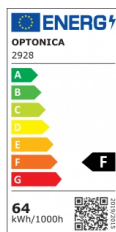

OPTONICA

LED Осветително Тяло Бяло - Квадратно

Мощност

- 64W

Цвят на светлината

Топла светлина

Stamps

Техническа Спецификация

Каталожен Номер	2928
Brand	Optonica
Product Code	PD64-A2
Power	64W
Energy Consumption	64 kWh/1000h
Input voltage	AC: 175-260V
Flux	4800 lm
FLUX per watt	75lm/W
IP	20
Dimmable	No
Correlated Color Temperature	3000K
Light Color	Топла светлина
Wattage Equivalent	270W
EAN Code	3800156629288

Energy Efficiency Label	F
Beam angle	120°
Power Factor	0.9
On/Off Cycles	25 000x
Instant On	0.1s
Material	Plastic
Operating Frequency	50-60 Hz
Temperature	-20°C / +40°C
Ra ≥	80
Life span	25 000 Hours
Color Code	830
Body Color	White
LED Type	5630 SMD
Lumen maintenance at end of service life	70%
Size of product	600x600 mm
Size of package	650x60x650 mm
Size of Box	660x380x665 mm
Items per pack	1